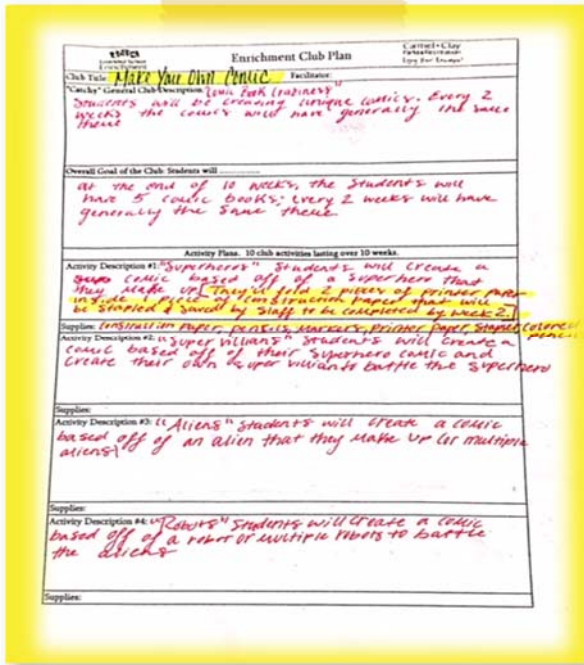

NEWS & VIEWS

Prairie Trace Elementary

New Clubs

By: Joey Castillo, PTE Site Supervisor

Beginning January 9th, ESE will be starting our new clubs for the 10 weeks. We will have some new, and some returning, but they are all guaranteed to be fun and exciting! Our counselors have been writing them for the past 2 weeks, and the students of PTE ESE will be thrilled with the clubs they voted on!